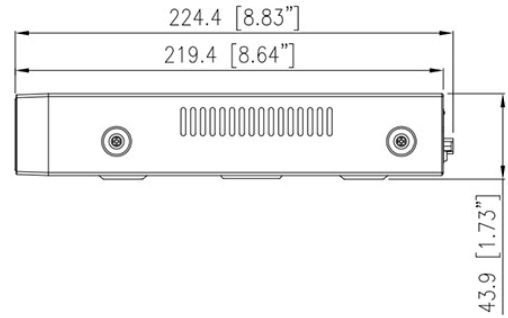

## Key Features

- Up to 8-ch IP cameras access
- Up to 80 Mbps incoming/outgoing bandwidth
- Up to 1-ch @ 8MP/4-ch @ 1080P/8-ch @ D1 decoding capacity
- 1 SATA hard disk up to 8TB
- Plug & Play with 8 PoE interface
- Support 1 HDMI and 1 VGA interface, maximum resolution of HDMI is 4K

Remote Users	Up to 8 users
P2P	P2P, Web NAT
Interoperability	ONVIF, SDK, CGI
Security	IP Address Filtering, User Access Log, IEEE 802.1X, TLS, Signed Firmware
<b>Storage</b>	
HDD	1 SATA interface
Capacity	Up to 8 TB per disk
ANR	Supported
<b>Interface</b>	
Network Interface	1 × RJ-45, 10/100 Mbps self-adaptive Ethernet ports
PoE Interface	8 ports, 10/100Mbps, 802.3af, max 64 W
HDMI	1
VGA	1
Audio Interface	1 output
USB Interface	Front panel: 2 × USB 2.0
<b>General</b>	
Power Supply	48 VDC/2A
Power Consumption	< 15 W (without HDD, PoE disabled)
Operating Conditions	-10 °C to 50 °C (14 °F to 122 °F)
Operating Humidity	Less than 90% RH
Certifications	CE/FCC
Dimensions	255 × 235.0 × 45.3 mm (10.04 × 9.25 × 1.78 inch)
Net Weight	0.72 kg (1.59 lb) without HDD

## Dimensions (mm)