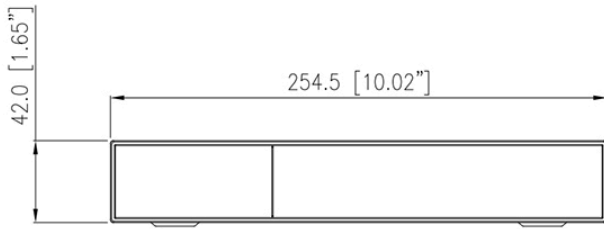

## Specifications

Video & Audio	
IP Camera Input	8 Channel
HDMI Output	3840 × 2160, 1920 × 1080, 1280 × 1024, 1024 × 768
VGA Output	1920 × 1080, 1280 × 1024, 1024 × 768
Multi-screen Display	1/4/9
Decoding Capacity	1ch 8MP, 4ch 1080P, 8ch D1
IVS	
Intelligent Analysis (By Camera)	Intrusion, smart motion, single line crossing, double line crossing, object left, object removed, signal bad loitering, multi-loitering, abnormal speed, wrong way, illegal parking, people counting, fence, enter area, leave area, smoking detection, smoke and flame detection, fire spot detection, etc.
Trigger Event Actions	Buzzer, Push message to APP, Full screen, Email, FTP, PTZ, Speaker, Camera alarm out, Event recording
Smart Search	Supported
Recording	
Recording Resolution	8MP, 6MP, 5MP, 4MP, 3MP, 1080P, 720P, D1 etc.
Recording Mode	Manual, Schedule (Regular, Continuous), Event
Dual Stream	Supported
Audio Compression	G.711A, G.711U, PCM
Playback & Backup	
Synchronous Playback	8/4/1
Search Mode	Time /Date, Alarm, Picture grid, Event
Playback Control	Play, pause, FF/REW, slow, digital zoom
Backup Mode	USB Device, Network
Event	
General Event	Motion Detection, Video Loss, Abnormal alarm
Abnormal Alarm	Disk Alarm, IP Address Conflict, Network Disconnect
Event Actions	Buzzer, Push message to APP, Full screen, Email, FTP, PTZ, Recording
Network	
Incoming Bandwidth	80 Mbps
Outgoing Bandwidth	80 Mbps
Protocols	HTTP, HTTPS, TCP/IP, IPv4, IPv6, UPnP, UDP, RTSP, SMTP, NTP, DNS, DHCP, FTP, P2P, IP Address Filtering, DDNS, IEEE 802.1X, SNMP, 3G/4G, PPPoE

## Dimensions (mm)